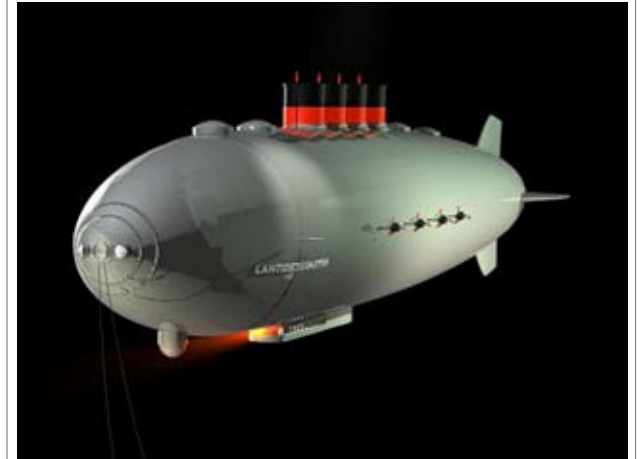

Blimp Rendering
Digital Painting
8" x 16"
\$3,000.00

IN STOCK

Blimp Sketch
Digital Painting
8" x 16"
\$3,000.00

IN STOCK

Blimp Virtual Model
Digital Model
8" x 8"
\$3,000.00

IN STOCK

Steel Floor Flood
Diamond Plate
19"w x 17"d x 8.25"h
\$2,500.00